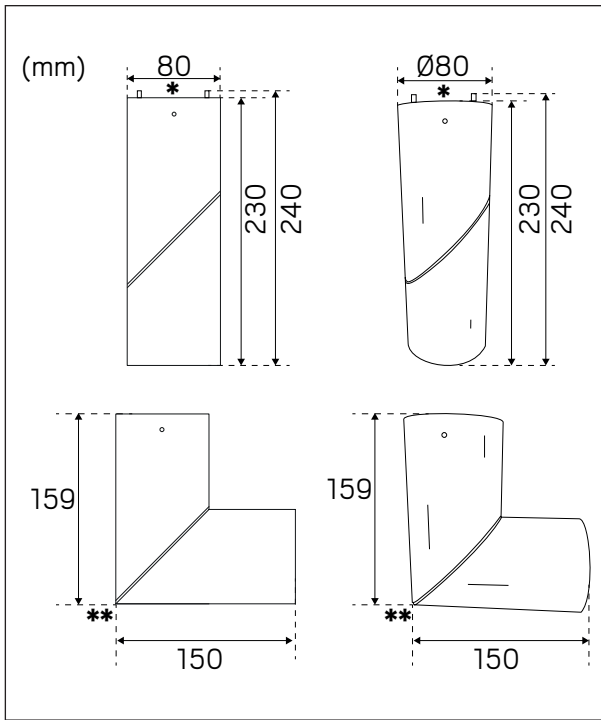

# hidealite

E-nr, Snro, El.nr	Name	LED color	Color	Unit effect
74 507 27, 42 028 25, 32 557 08	Twist Round	3000K	White	17W
74 507 28, 42 028 26, 32 557 09	Twist Square	3000K	White	17W

For explanation of symbols see [www.hidealite.se](http://www.hidealite.se)