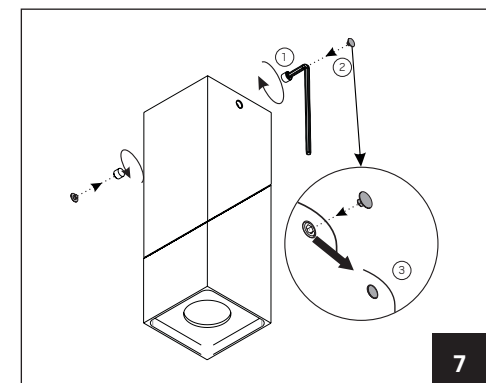

Twist Square & Round

hidealite

E-nr, Snro, El.nr	Name	LED color	Color	Unit effect
74 507 27, 42 028 25, 32 557 08	Twist Round	3000K	White	17W
74 507 28, 42 028 26, 32 557 09	Twist Square	3000K	White	17W

For explanation of symbols see www.hidealite.se

A