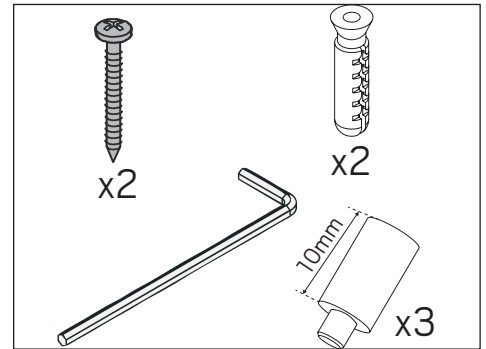

# hidealite

E-nr, Snro, El.nr	Name	LED color	Color	Unit effect
74 507 27, 42 028 25, 32 557 08	Twist Round	3000K	White	17W
74 507 28, 42 028 26, 32 557 09	Twist Square	3000K	White	17W

For explanation of symbols see [www.hidealite.se](http://www.hidealite.se)