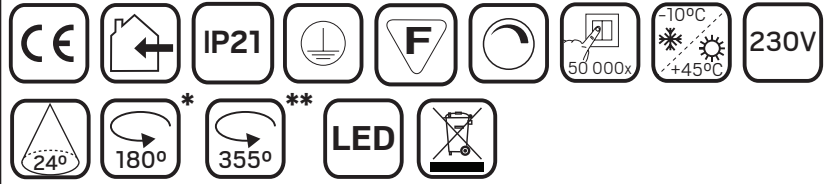

# hidealite

E-nr, Snro, El.nr	Name	LED color	Color	Unit effect
74 507 27, 42 028 25, 32 557 08	Twist Round	3000K	White	17W
74 507 28, 42 028 26, 32 557 09	Twist Square	3000K	White	17W

For explanation of symbols see [www.hidealite.se](http://www.hidealite.se)