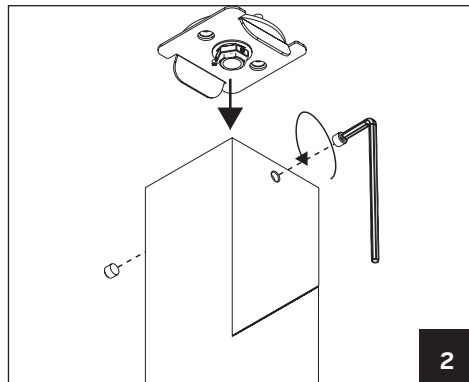

Twist Square & Round

hidealite

E-nr, Snro, El.nr	Name	LED color	Color	Unit effect
74 507 27, 42 028 25, 32 557 08	Twist Round	3000K	White	17W
74 507 28, 42 028 26, 32 557 09	Twist Square	3000K	White	17W

For explanation of symbols see www.hidealite.se

A