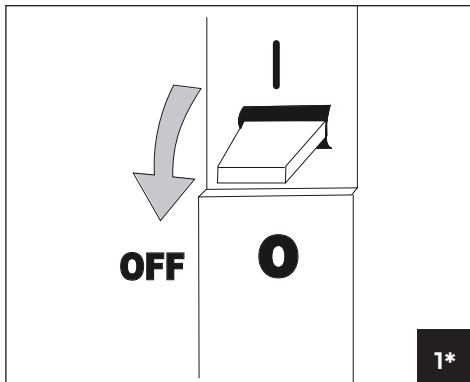

Twist Square & Round

hidealite

E-nr, Snro, El.nr	Name	LED color	Color	Unit effect
74 507 27, 42 028 25, 32 557 08	Twist Round	3000K	White	17W
74 507 28, 42 028 26, 32 557 09	Twist Square	3000K	White	17W

For explanation of symbols see www.hidealite.se

A